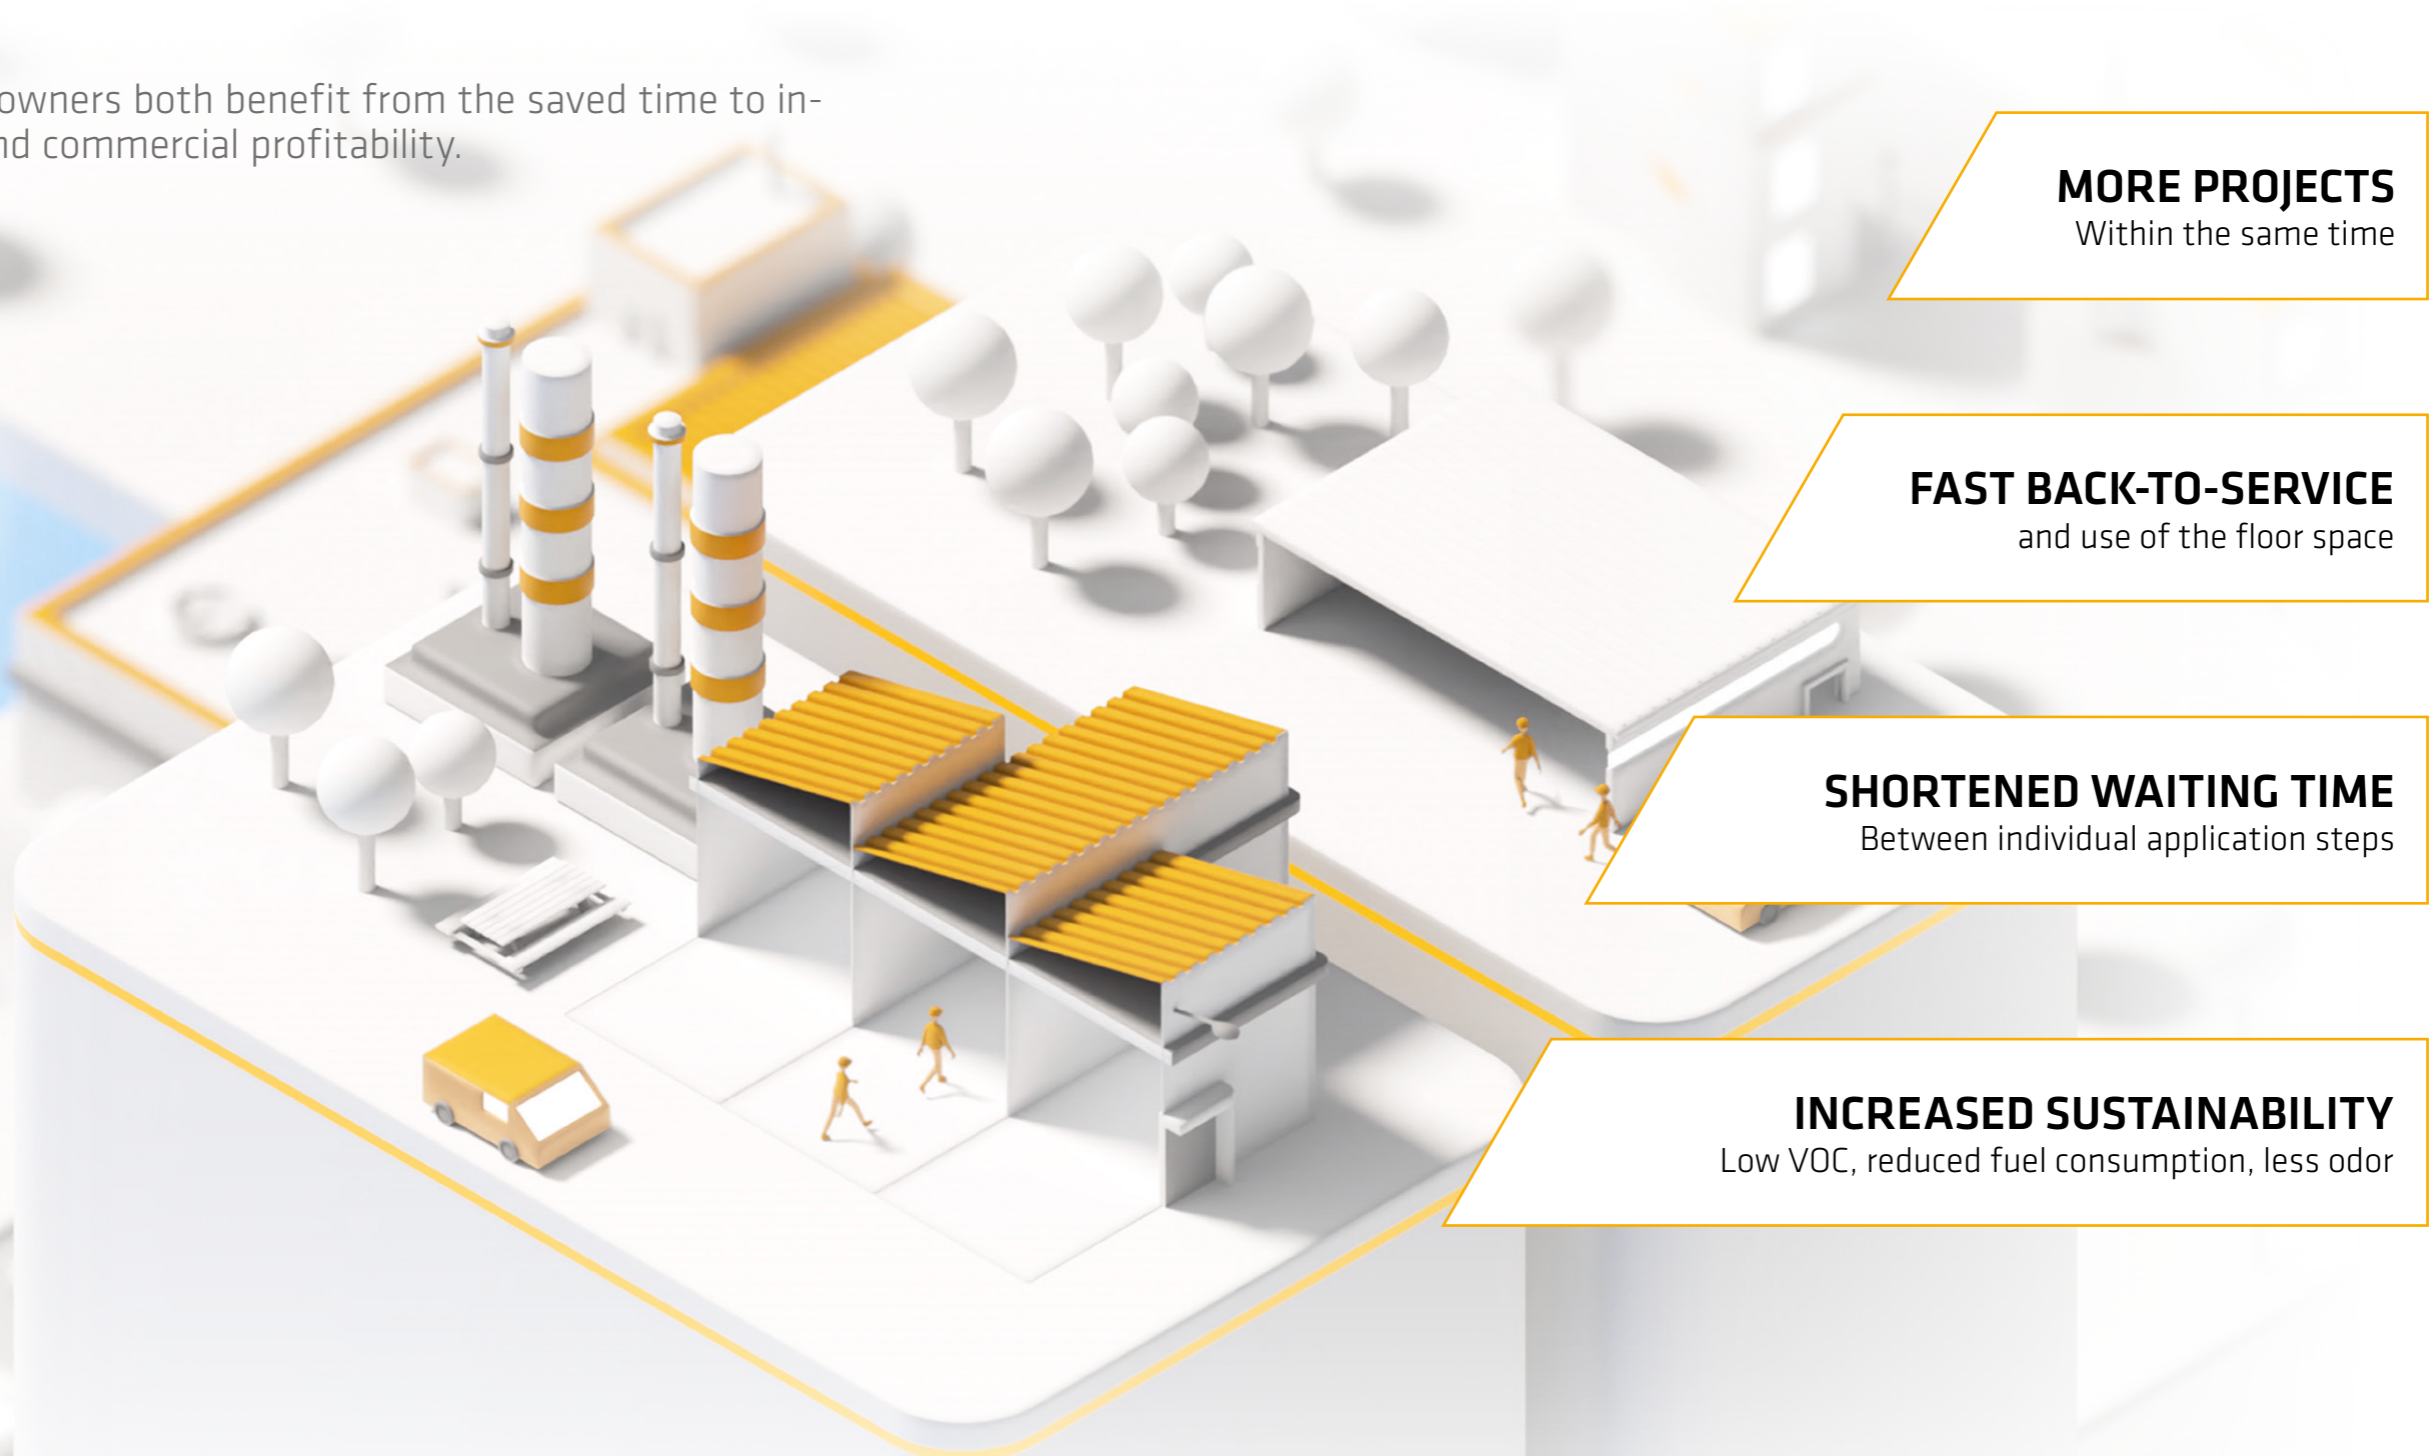

Sikafloor®-1590
ONE-STOP JOB – MORE SPEED
TO BOOST PRODUCTIVITY

BUILDING TRUST

FAST-CURING EPOXY PRIMER

SIKA MAKES IT POSSIBLE – with high-performance flooring solutions in various areas. The innovative epoxy resin primer Sikafloor®-1590, which shortens the curing time and guarantees a fast renovation of rooms and quick return-to-service. Curing is accelerated even at low ambient temperatures, so that all system layers can be applied on the same day.

The applicators and the owners both benefit from the saved time to increase their efficiency and commercial profitability.

YOUR BENEFITS

MORE PROJECTS

Within the same time

FAST BACK-TO-SERVICE

and use of the floor space

SHORTENED WAITING TIME

Between individual application steps

INCREASED SUSTAINABILITY

Low VOC, reduced fuel consumption, less odor

ADJUST THE CURING TIMES

Sikafloor® BOOSTER

THE TURBO FOR EPOXY RESINS, Sikafloor®-54 Booster accelerates the curing time to ensure the fast renovation of rooms and quick return-to-use of the floors. Depending on the project scope, substrate temperature and the size of the application team, the accelerator can be added to the standard or the already fast-curing new epoxy-based products.