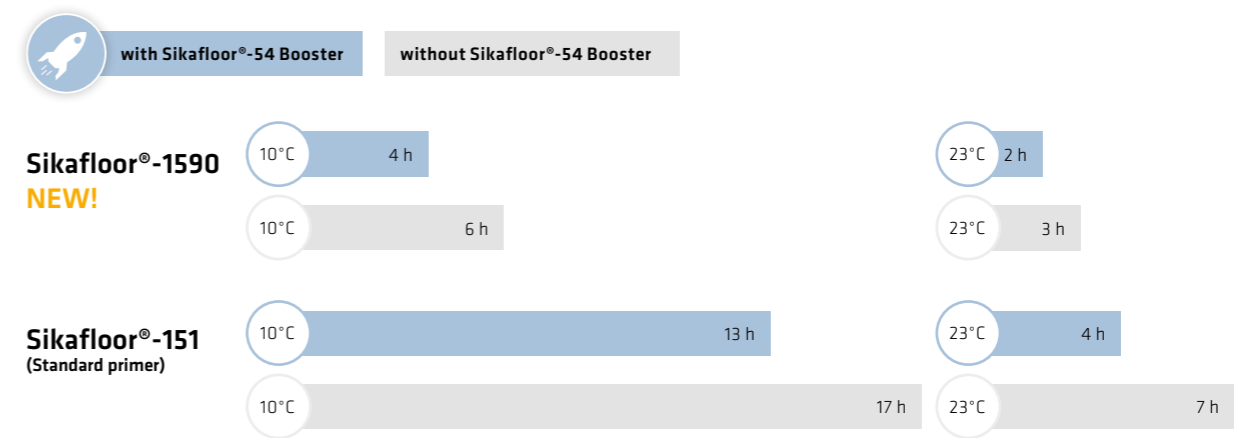

SHORTENED WAITING TIME

Between individual application steps

INCREASED SUSTAINABILITY

Low VOC, reduced fuel consumption, less odor

ADJUST THE CURING TIMES

Sikafloor® BOOSTER

THE TURBO FOR EPOXY RESINS, Sikafloor®-54 Booster accelerates the curing time to ensure the fast renovation of rooms and quick return-to-use of the floors. Depending on the project scope, substrate temperature and the size of the application team, the accelerator can be added to the standard or the already fast-curing new epoxy-based products.

Here is the comparison of the waiting times till the layers can be walked upon - measured under two standard ambient temperatures:

COMPARISON OF CURING TIMES BEFORE WALKABILITY

DISCOVER YOUR CURING POSSIBILITIES!